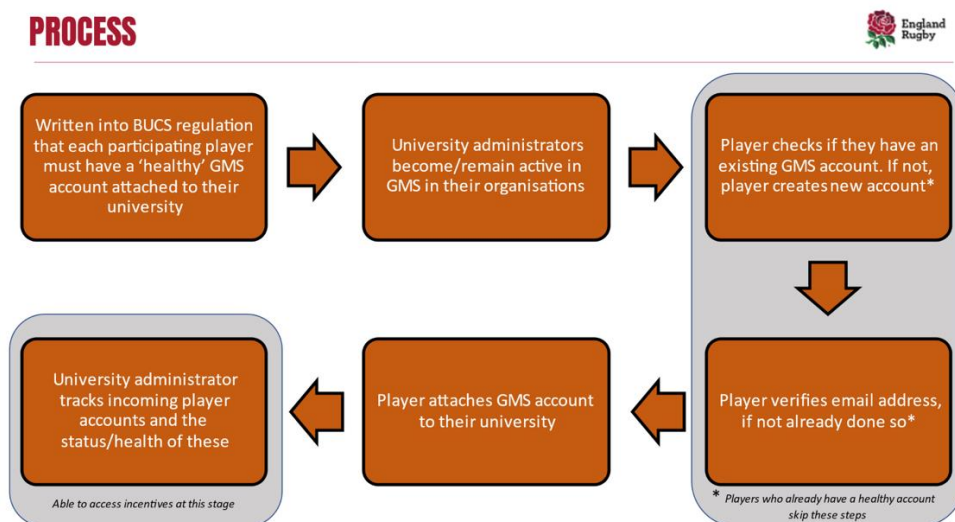

To administrators

RE: University Rugby Club Setup 2023/24 - Prizes on offer

As the new academic year approaches, now is the time to help your students get ready for the university rugby union season!

All participating university rugby union players will follow a straightforward process to get set up with a 'healthy' Game Management System (GMS) account that is attached to their university. By making sure that your university's players sign-up via GMS, you are helping us to support university rugby across England.

The Process

The step-by-step process to register a 'healthy' GMS account is straightforward for players and administrators. Players will also not need to repeat this process in future seasons, saving them time in future.

Information has been made available via [this video](#) and support can be found via [Community Rugby Help](#).

The RFU will also host information webinars for University Club Administrators and players to bring university clubs up to speed ahead of the 2023/24 season.

- Sign up for the webinar for University Club Administrators (22 August) [here](#).
- Sign up for the webinar for University Club Rugby Players (21 September) [here](#).

The Prizes